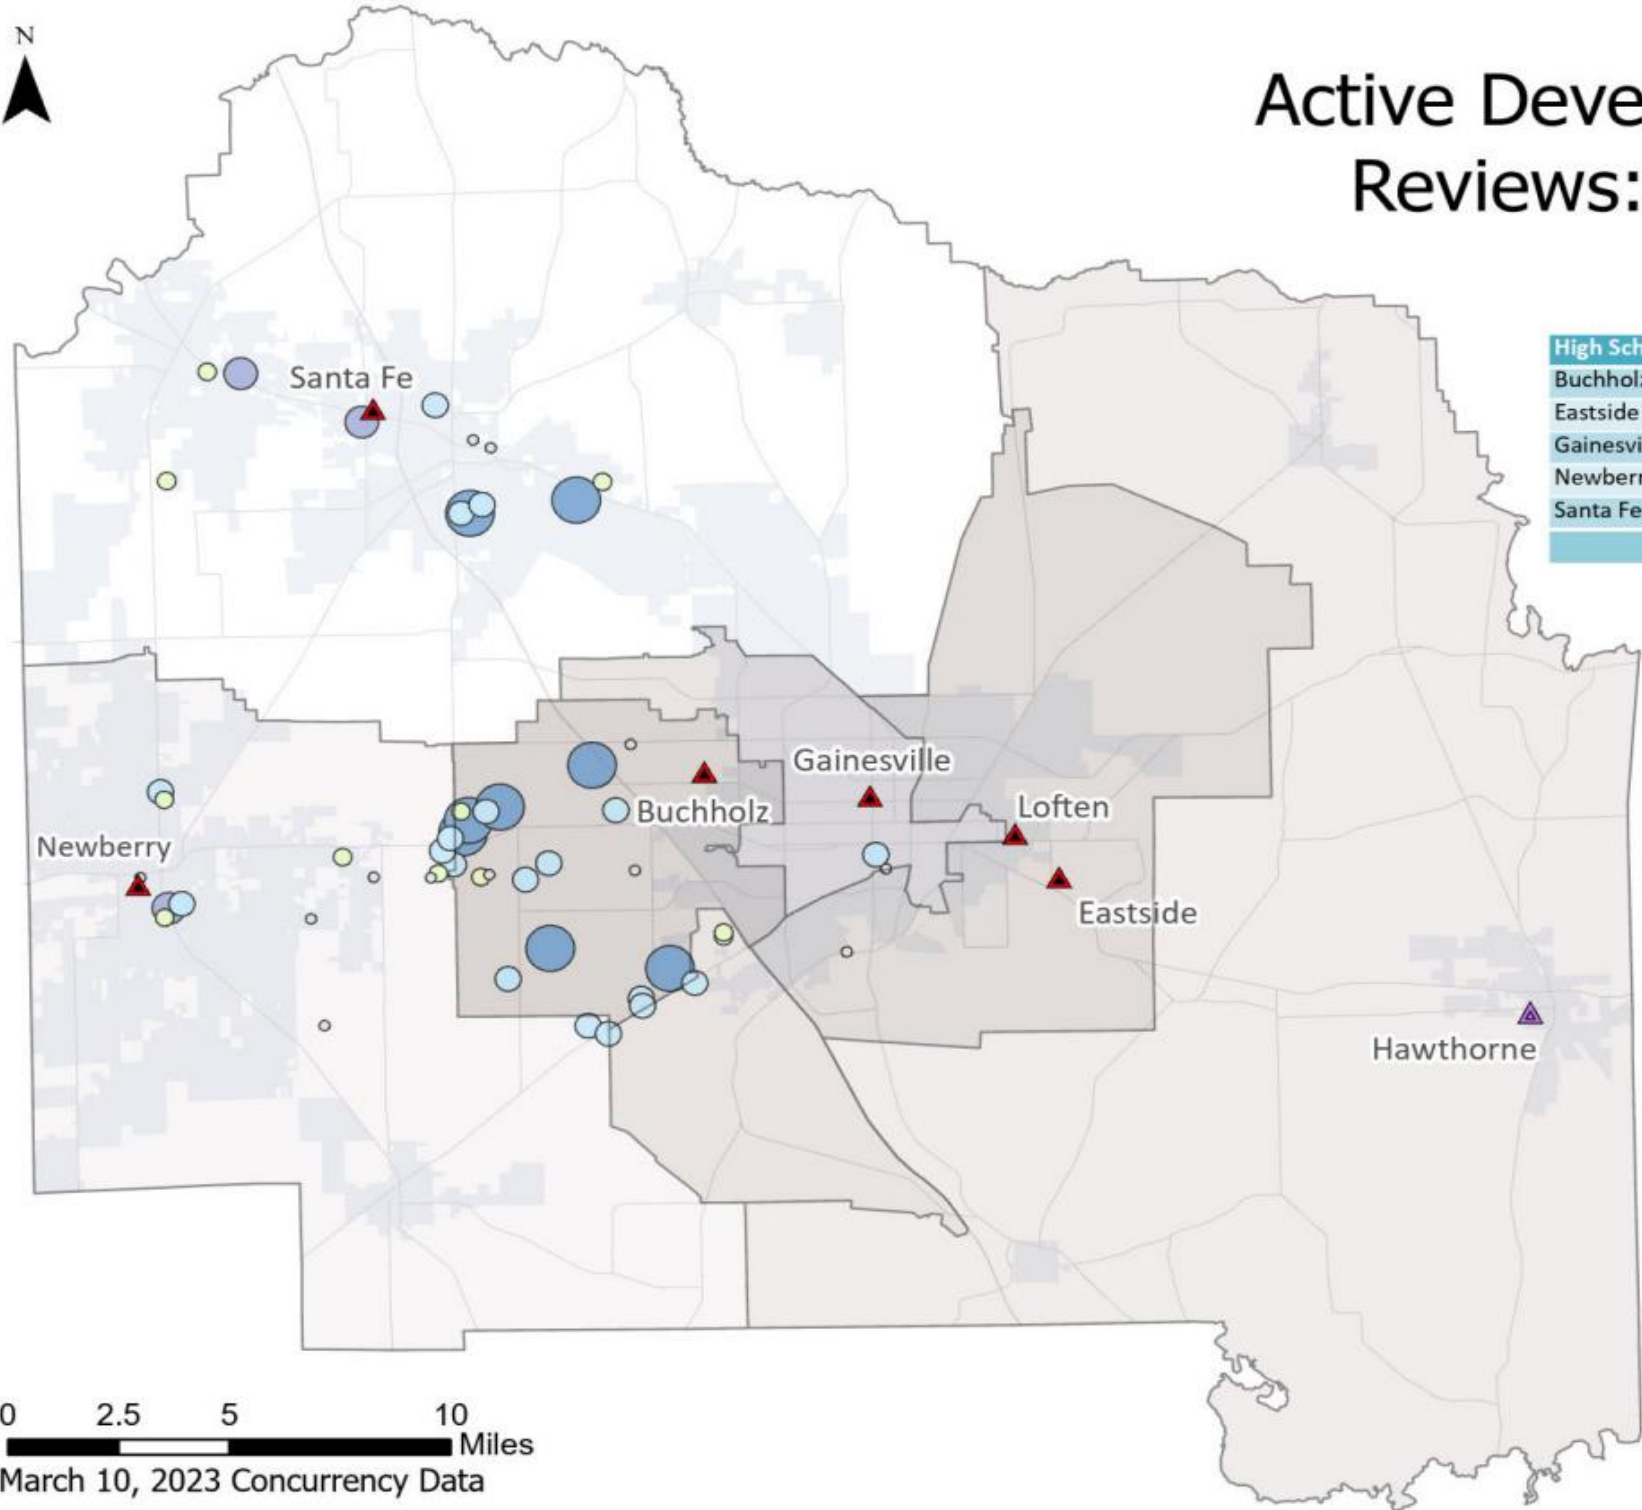

Active Development Reviews: High

High Sch. Concurrency	Seats
Buchholz	170
Eastside	1
Gainesville	23
Newberry	82
Santa Fe	99
Total	375

- ▲ High School
- ▲ Junior/Senior High
- Major Roads
- ▭ Municipal Boundaries
- Reserved Seats
- <2
- 2 to 5
- 6 to 10
- 11 to 15
- 15 to 25

0 2.5 5 10 Miles
 March 10, 2023 Concurrency Data